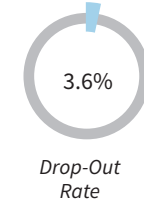

GRADUATION