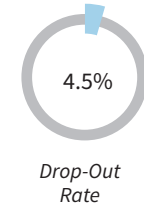

GRADUATION