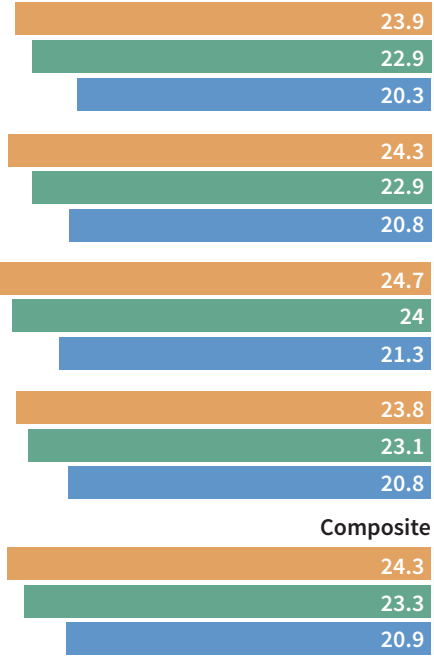

Portrait of a Graduate: Class of 2016

SAT

ACT

College-Readiness Benchmark*

AP

Total Exams Taken

Legend

- Jamestown
- Lafayette
- Warhill

*A benchmark score is the minimum score needed on an ACT subject-area test to indicate a 50% chance of obtaining a B or higher or about a 75% chance of obtaining a C or higher in the corresponding credit-bearing college courses.
English = English Composition, Math = Algebra, Reading = Social Science, Science = Biology

Legend

- WJCC
- Virginia
- U.S.

AFTER-GRADUATION PLANS

Jamestown

Lafayette

Warhill

Legend

- 2-yr College
- 4-yr College
- Employment
- Military
- Other