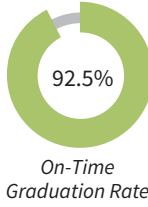

GRADUATION