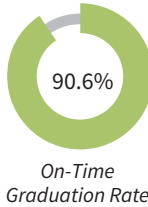

GRADUATION