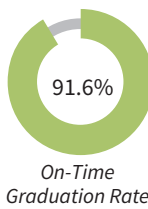

GRADUATION