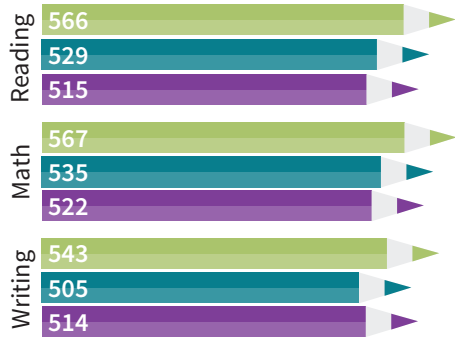

Portrait of a Graduate: Class of 2016

SAT

ACT

College-Readiness Benchmark*

AP

Total Exams Taken

Legend

- Jamestown
- Lafayette
- Warhill

*A benchmark score is the minimum score needed on an ACT subject-area test to indicate a 50% chance of obtaining a B or higher or about a 75% chance of obtaining a C or higher in the corresponding credit-bearing college courses.
English = English Composition, Math = Algebra, Reading = Social Science, Science = Biology