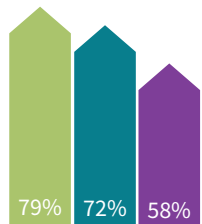

Portrait of a Graduate: Class of 2016

SAT

ACT

College-Readiness Benchmark*

AP

Total Exams Taken

Legend

- Jamestown
- Lafayette
- Warhill

*A benchmark score is the minimum score needed on an ACT subject-area test to indicate a 50% chance of obtaining a B or higher or about a 75% chance of obtaining a C or higher in the corresponding credit-bearing college courses.
English = English Composition, Math = Algebra, Reading = Social Science, Science = Biology