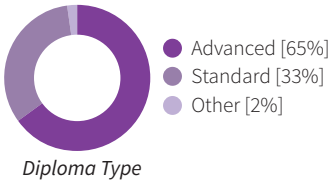

Legend

- WJCC
- Virginia
- U.S.

AFTER-GRADUATION PLANS

Jamestown

Lafayette

Warhill

Legend

- 2-yr College
- 4-yr College
- Employment
- Military
- Other

GRADUATION

CTE

Earned Certification
1,081 students enrolled

36 Industry Certifications