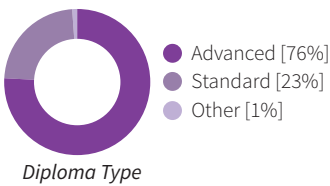

Legend

- WJCC
- Virginia
- U.S.

AFTER-GRADUATION PLANS

Jamestown

Lafayette

Warhill

Legend

- 2-yr College
- 4-yr College
- Employment
- Military
- Other

GRADUATION

CTE

Earned Certification
1,081 students enrolled

36 Industry Certifications