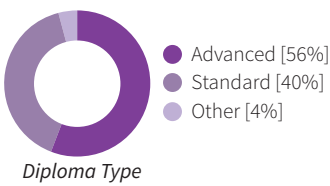

Legend

- WJCC
- Virginia
- U.S.

AFTER-GRADUATION PLANS

Jamestown

Lafayette

Warhill

Legend

- 2-yr College
- 4-yr College
- Employment
- Military
- Other

GRADUATION

CTE

Earned Certification
1,081 students enrolled

36 Industry Certifications