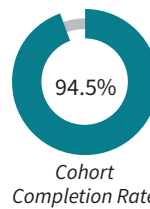

Legend

- WJCC
- Virginia
- U.S.

AFTER-GRADUATION PLANS

Jamestown

Lafayette

Warhill

Legend

- 2-yr College
- 4-yr College
- Employment
- Military
- Other

GRADUATION

CTE

Earned Certification
1,081 students enrolled

36 Industry Certifications