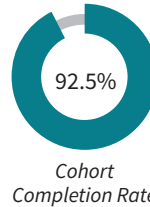

Legend

- WJCC
- Virginia
- U.S.

AFTER-GRADUATION PLANS

Jamestown

Lafayette

Warhill

Legend

- 2-yr College
- 4-yr College
- Employment
- Military
- Other

GRADUATION

CTE

Earned Certification
1,081 students enrolled

36 Industry Certifications