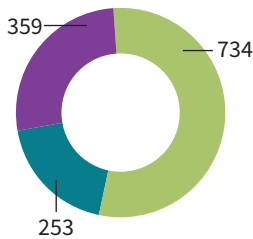

Portrait of a Graduate: Class of 2016

SAT

ACT

College-Readiness Benchmark*

AP

Total Exams Taken

Legend

- Jamestown
- Lafayette
- Warhill

*A benchmark score is the minimum score needed on an ACT subject-area test to indicate a 50% chance of obtaining a B or higher or about a 75% chance of obtaining a C or higher in the corresponding credit-bearing college courses.
English = English Composition, Math = Algebra, Reading = Social Science, Science = Biology