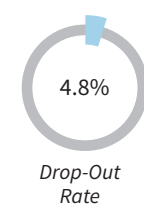

GRADUATION