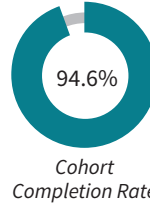

Legend

- WJCC
- Virginia
- U.S.

AFTER-GRADUATION PLANS

Jamestown

Lafayette

Warhill

Legend

- 2-yr College
- 4-yr College
- Employment
- Military
- Other

GRADUATION

CTE

Earned Certification
1,081 students enrolled

36 Industry Certifications