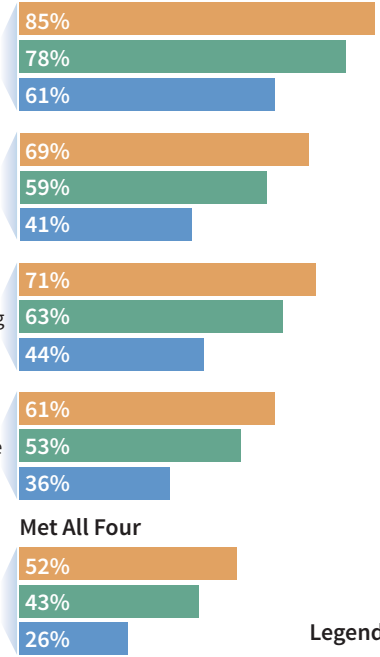

Portrait of a Graduate: Class of 2016

SAT

ACT

College-Readiness Benchmark*

AP

Total Exams Taken

Legend

- Jamestown
- Lafayette
- Warhill

*A benchmark score is the minimum score needed on an ACT subject-area test to indicate a 50% chance of obtaining a B or higher or about a 75% chance of obtaining a C or higher in the corresponding credit-bearing college courses.
English = English Composition, Math = Algebra, Reading = Social Science, Science = Biology

Legend

- WJCC
- Virginia
- U.S.

AFTER-GRADUATION PLANS

Jamestown

Lafayette

Warhill

Legend

- 2-yr College
- 4-yr College
- Employment
- Military
- Other